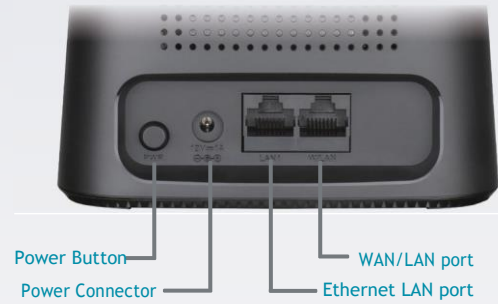

Your Network Setup

Back View

Bottom View

Technical Specifications

General

Frequency Support¹	- LTE Bands: - Release 10, Cat4: Band 1/3/5/7/8/20/38/40 - Pentaband UMTS/HSPA/HSPA+/DC-HSPA+ - Bands 1/5/8 (850/900/2100)	- Quadband GSM/GPRS/EDGE 850/900/1800/1900
Data Throughput²	- LTE Mode - Downlink: Up to 150 Mbps - Uplink: Up to 50 Mbps	- DC-HSPA Mode - Downlink: Up to 42 Mbps - Uplink: Up to 5.76 Mbps
Standards	- IEEE 802.11n/g/b - IEEE 802.3i	IEEE 802.3u
Wi-Fi Data Rates²	- Up to 300Mbps with 802.11n clients 6/9/11/12/18/24/36/48/54Mbps in 802.11g mode	1/2/5.5/11 Mbps in 802.11b mode

Functionality

Wireless Security	64/128-bit WEP (Wired Equivalent Privacy) - WPA & WPA2 (Wi-Fi Protected Access)	WPS (Wi-Fi Protected Setup)
Firewall	Network Address Translation (NAT)	Stateful Packet Inspection (SPI)
Advanced Features	- L2TP/PPTP/IPSec VPN Passthrough - User configurable multi-WAN - Port forwarding	- DMZ (Demilitarized Zone) - MAC Filter - Support WAN to 4G Failover