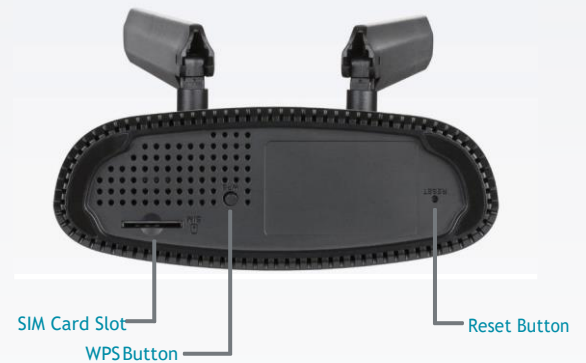

Bottom View

Technical Specifications

General

Frequency Support¹	- LTE Bands: - Release 10, Cat4: Band 1/3/5/7/8/20/38/40 - Pentaband UMTS/HSPA/HSPA+/DC-HSPA+ - Bands 1/5/8 (850/900/2100)	- Quadband GSM/GPRS/EDGE 850/900/1800/1900
Data Throughput²	- LTE Mode - Downlink: Up to 150 Mbps - Uplink: Up to 50 Mbps	- DC-HSPA Mode - Downlink: Up to 42 Mbps - Uplink: Up to 5.76 Mbps
Standards	- IEEE 802.11n/g/b - IEEE 802.3i	IEEE 802.3u
Wi-Fi Data Rates²	- Up to 300Mbps with 802.11n clients 6/9/11/12/18/24/36/48/54Mbps in 802.11g mode	1/2/5.5/11 Mbps in 802.11b mode

Functionality

Wireless Security	64/128-bit WEP (Wired Equivalent Privacy) - WPA & WPA2 (Wi-Fi Protected Access)	WPS (Wi-Fi Protected Setup)
Firewall	Network Address Translation (NAT)	Stateful Packet Inspection (SPI)
Advanced Features	- L2TP/PPTP/IPSec VPN Passthrough - User configurable multi-WAN - Port forwarding	- DMZ (Demilitarized Zone) - MAC Filter - Support WAN to 4G Failover